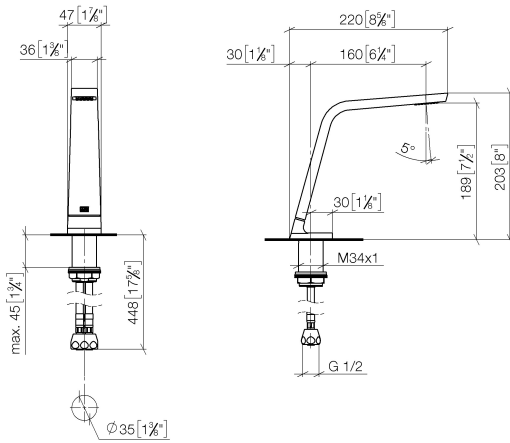

**CL.1 eSET Touchfree Basin mixer without pop-up waste with temperature setting - Chrome**

CL.1

ST 010 103 1705

- 160mm projection
- fixed spout
- rectangular spray pattern with 40 individual jets
- height of mixer 204 mm
- height up to aerator 190 mm
- hole diameter 35 mm
- 2x screw-in M 10 x 1 pressure hose, leak-tested
- 1/2" connection
- max. flow 4 l/min
- lead-free
- This product can help a building meet the requirements of Green Building Rating Systems, e.g. LEED®, BREEAM®, DGNB

---

CL.1

ST 010 103 1705

ST 010 103 1705  
mm [inches]

**Flow rate chart**

**Certificates**

GDV\_0400279.      LGA\_28686.      IAPMO\_N-4976.      IAPMO\_8834 (1).      IAPMO\_4976 (6).  
WRAS\_1512011.      IAPMO\_6397.

**Spare parts list**

No.	Item Number	Name	Quantity used	Delivery time
1	90 11 70 003 00-00	spout	1	10
2	09 31 11 044 90	pin	1	2
3	09 16 01 016 90	ring	1	2
4	09 23 01 034 90	flow reducer	1	2
5	09 14 10 130 90	seal	1	2
6	09 11 10 055 10 90	connection	1	2
7	04 30 04 019 00 90	hose	2	2
8	09 30 01 208 90	connection	1	2
9	04 23 10 044 06 90	fixing set	1	2