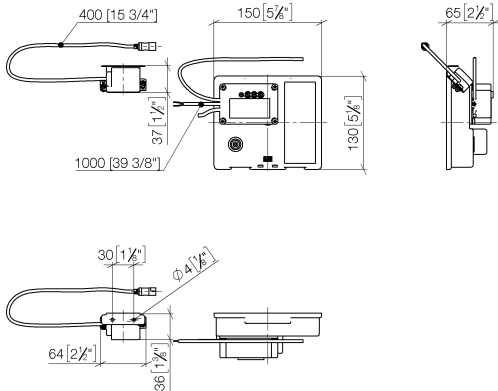

**Required miscellaneous**

**eSET Touchfree Basin mixer with temperature setting for combining with wall-mounted fittings -** 35 741 970 90

- max. recess depth 125 mm
- min. recess depth 90 mm

**Recommended miscellaneous**

**Extension for Touchfree 500 mm -** 12 765 970 90

**Required miscellaneous**

**eSET Touchfree Basin mixer with temperature setting for combining with free-standing fittings -** 35 740 970 90

**CL.1 eSET Touchfree Basin mixer without pop-up waste with temperature setting - Chrome**

CL.1

ST 010 103 1705  
mm [inches]

**Certificates**

LGA_29120.	WRAS_1906116.	IAPMO_EGS.	CE000001_eSet_Tou chfree_20171206_D E_signed.	CE000002_eSet_Tou chfree_20171206_E N_signed.
LGA_29119.				

ST 010 103 1705

**CL.1 eSET Touchfree Basin mixer without pop-up waste with temperature setting - Chrome**

CL.1

ST 010 103 1705

- 160mm projection
- fixed spout
- rectangular spray pattern with 40 individual jets
- height of mixer 204 mm
- height up to aerator 190 mm
- hole diameter 35 mm
- 2x screw-in M 10 x 1 pressure hose, leak-tested
- 1/2" connection
- max. flow 4 l/min
- lead-free
- This product can help a building meet the requirements of Green Building Rating Systems, e.g. LEED®, BREEAM®, DGNB