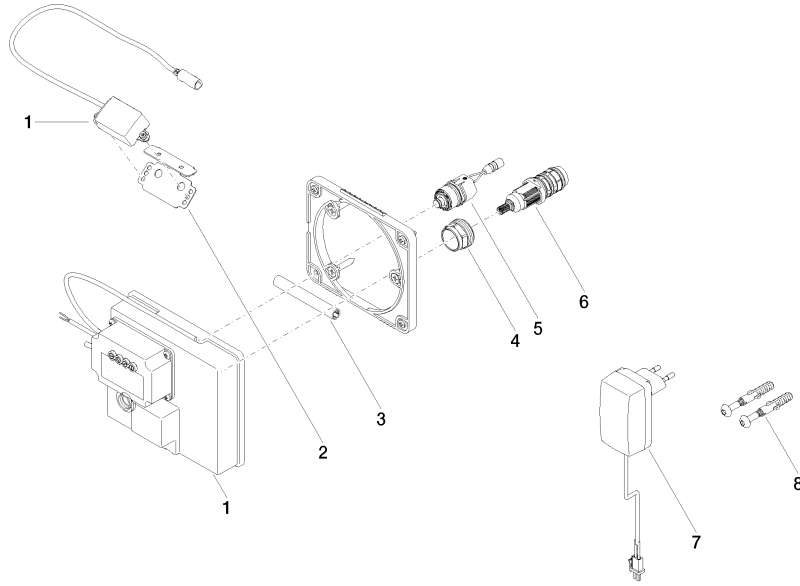

CL.1

ST 010 103 1705  
mm [inches]

**Certificates**

LGA_29120.	WRAS_1906116.	IAPMO_EGS.	CE000001_eSet_Tou chfree_20171206_D E_signed.	CE000002_eSet_Tou chfree_20171206_E N_signed.
LGA_29119.				

ST 010 103 1705

**CL.1 eSET Touchfree Basin mixer without pop-up waste with temperature setting - Chrome**

CL.1

ST 010 103 1705

- 160mm projection
- fixed spout
- rectangular spray pattern with 40 individual jets
- height of mixer 204 mm
- height up to aerator 190 mm
- hole diameter 35 mm
- 2x screw-in M 10 x 1 pressure hose, leak-tested
- 1/2" connection
- max. flow 4 l/min
- lead-free
- This product can help a building meet the requirements of Green Building Rating Systems, e.g. LEED®, BREEAM®, DGNB